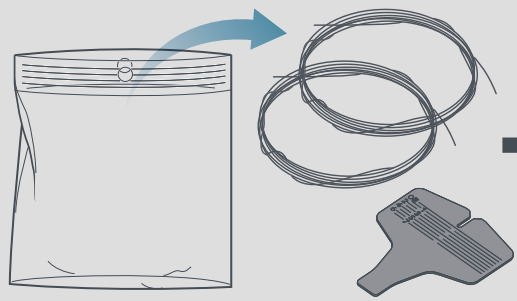

## Eyestay Mount + CS1/CS2

habu

Contents:

+

OR

Tools Needed

1300000

1