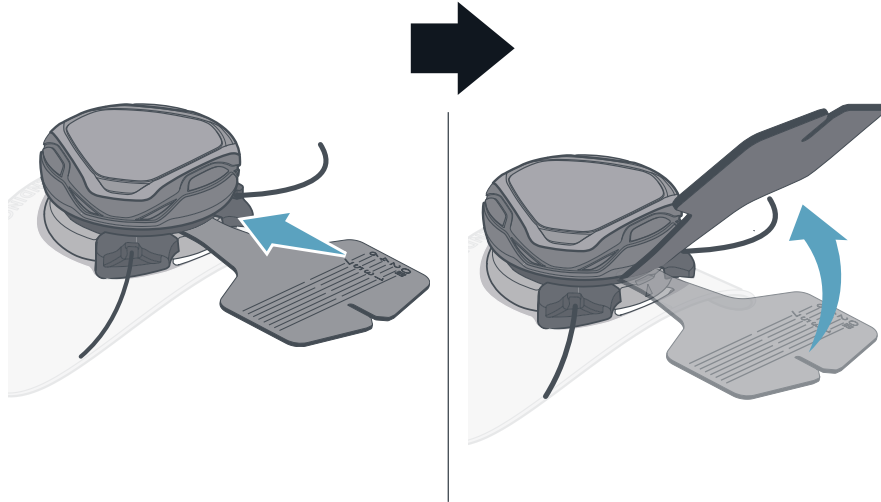

L6

Eyestay Mount + CS1/CS2

habu

Contents:

+

OR

Tools Needed

1300000

1

2

3

4

5

6

7

8

9

10

11

12

13

RULER CM