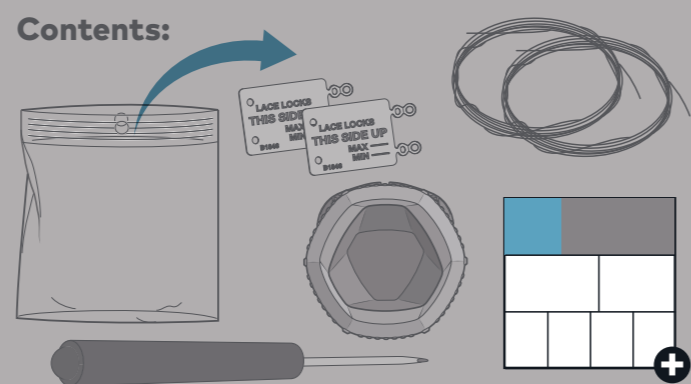

M4

Tongue Mount + CS3

habu

Contents:

Tools Needed

View M4 Eyestay + CS3 Repair Video at habufit.com